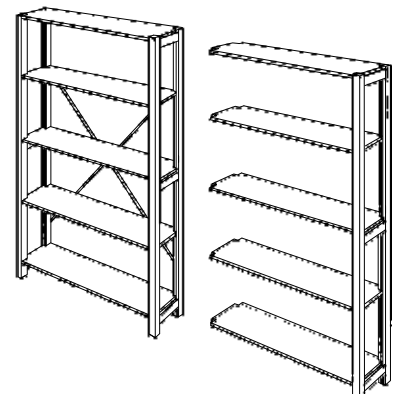

Adjustable Solid Pine Shelving makes a perfect storage solution and a great feature for your special things. This unit has been customised with cupboard doors and shelves.

Lundia's Cubox Melteca System has so many uses, we are constantly inspired by our customers creativity.

# Lundia at Home.

The A4+ range provides a very stylish, modern personality to any home.

Adjustable Shelving is perfect for libraries and can be extended, customised and configured almost any way you need. Give your Home Office some style with a combination of Adjustable Shelving, Cubox and accessories. We also supply desks, chairs and other home office necessities. See our website for the full range.