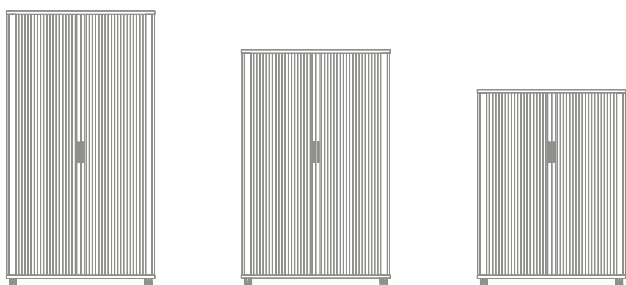

Easyglide

The Easyglide cabinet provides stylish office storage for businesses of all sizes.

This lockable, multi-use cabinet is ideal for storing Eastlight folders, colour-coded files and other office records in administration areas and receptions.

Available in three standard sizes, the Easyglide can be colour-coordinated to suit your décor and comes with a choice of silver or translucent tambour doors.

Match your décor with the laminate exterior of your choice. Smooth on both sides – shelves can't catch fingers or files. Handy pull-out work slide. Exclusive adjustable solid timber shelves for strength.

Space-saving, lockable sliding PVC tambour doors in translucent and silver.

Description

Overall Size

4 tier	1500 x 1134 x 450d
5 tier	1800 x 1134 x 450d
6 tier	2100 x 1134 x 450d

Other sizes available based on volume.